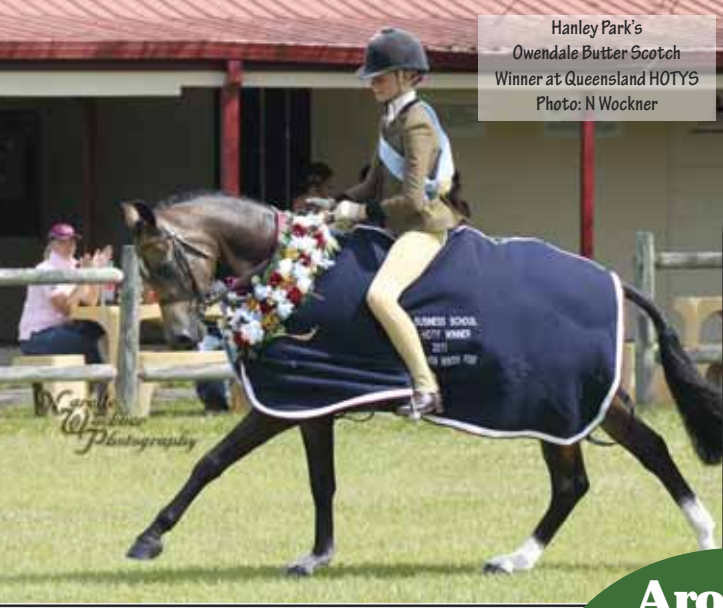

Section B colt

Section A filly

Section B filly

Weston Park Stud

Foals by Eyarth Sama (Imp UK), Steehorst Kyro (Imp UK) and Weston Park Popeye. All 2011 Foals - All For Sale

Ad design Chris Milvain

Section B colt

Hanley Park's
Owendale Butter Scotch
Winner at Queensland HOTYS
Photo: N Wockner

Akeringa Allegro ridden by Troy
Woollard, winner of the ne 12hh
Working Hunter at the
South Australian Performance Day.
Photo: Kerri Afford

Morefair Portia, at Gosnells
Masters. Photo: Rob Duncan,
Horsetales Photography

Around **THE** **SHOWS**

Lucy McNutt's Nattai Seraph,
Best Welsh In Hand at the
Ballarat & Highlands RPG Welsh Pony Pageant.
Photo: Bridey Lee