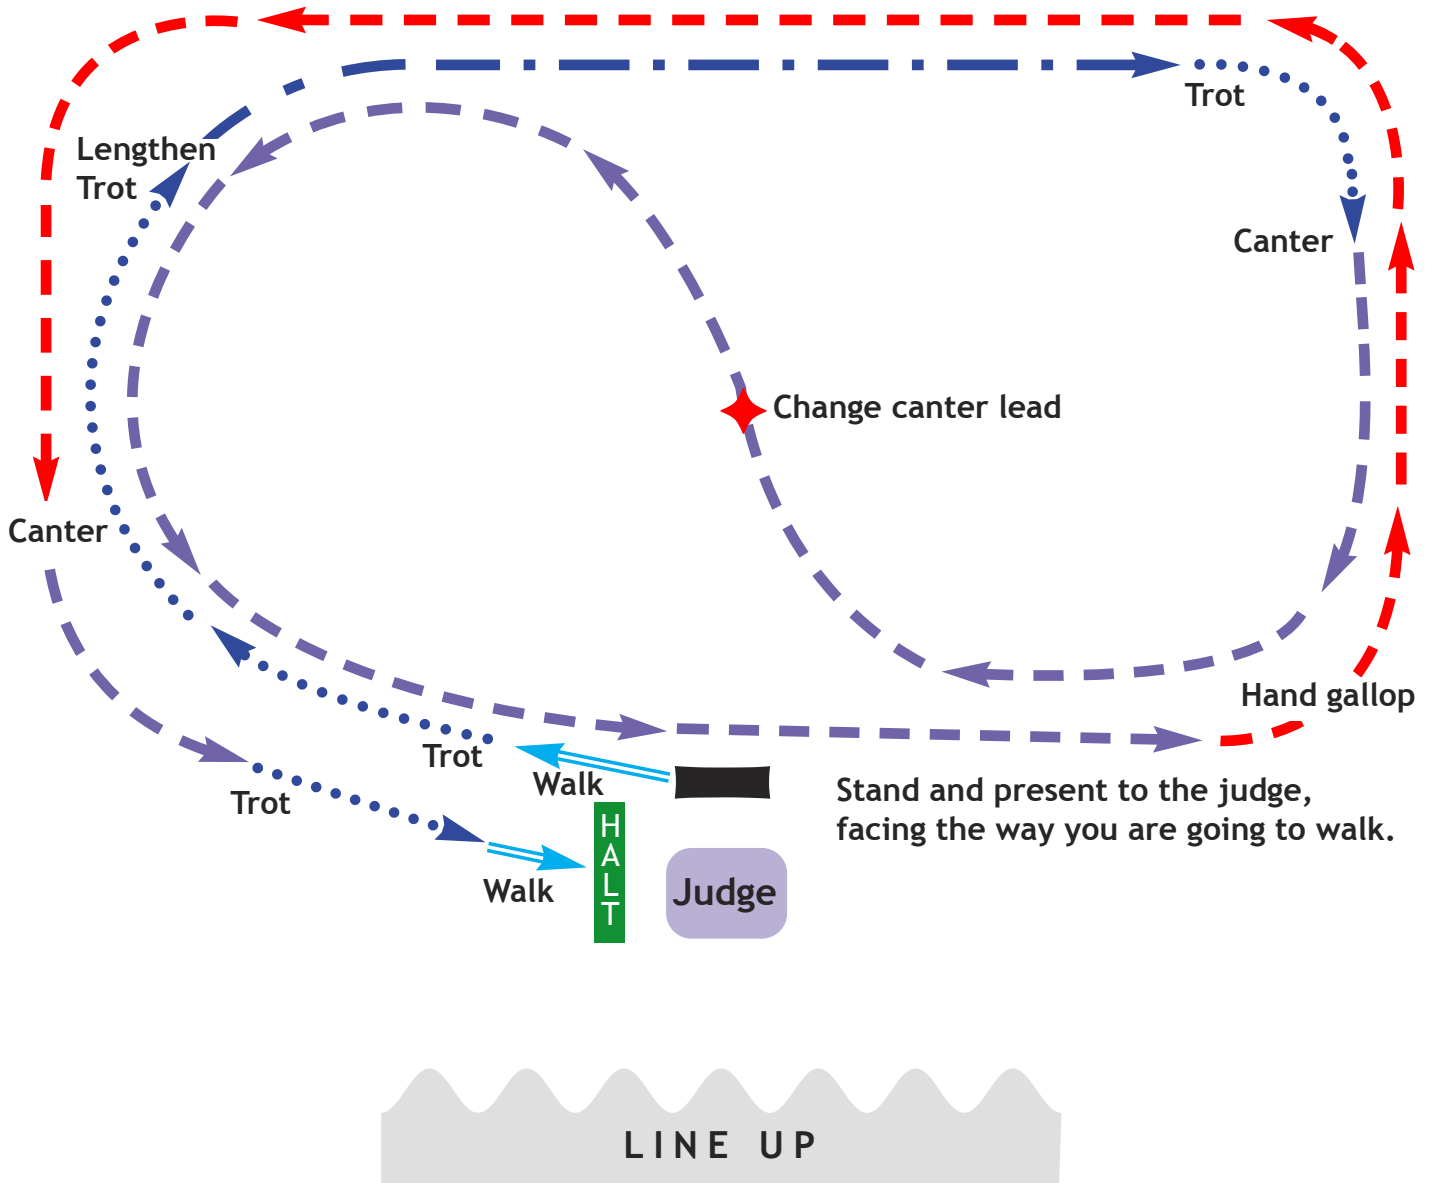

LED Workout

KEY

- Present to judge 
- Walk 
- Trot 
- Lengthen Trot 
- Canter 
- Lengthen Canter 
- Hand Gallop 
- Change of Leg 

AUSTRALIAN WELSH & PART WELSH RIDDEN CHAMPIONSHIPS

RIDDEN Workout

KEY	
Present to judge	
Walk	
Trot	
Lengthen Trot	
Canter	
Lengthen Canter	
Hand Gallop	
Change of Leg	

AUSTRALIAN WELSH & PART WELSH RIDDEN CHAMPIONSHIPS

MINI CHAMPIONSHIPS - Leading Rein

KEY	
Present to judge	
Walk	
Trot	
Lengthen Trot	
Canter	
Lengthen Canter	
Hand Gallop	
Change of Leg	

AUSTRALIAN WELSH & PART WELSH RIDDEN CHAMPIONSHIPS

MINI CHAMPIONSHIPS - First Ridden

KEY	
Present to judge	
Walk	
Trot	
Lengthen Trot	
Canter	
Lengthen Canter	
Hand Gallop	
Change of Leg	