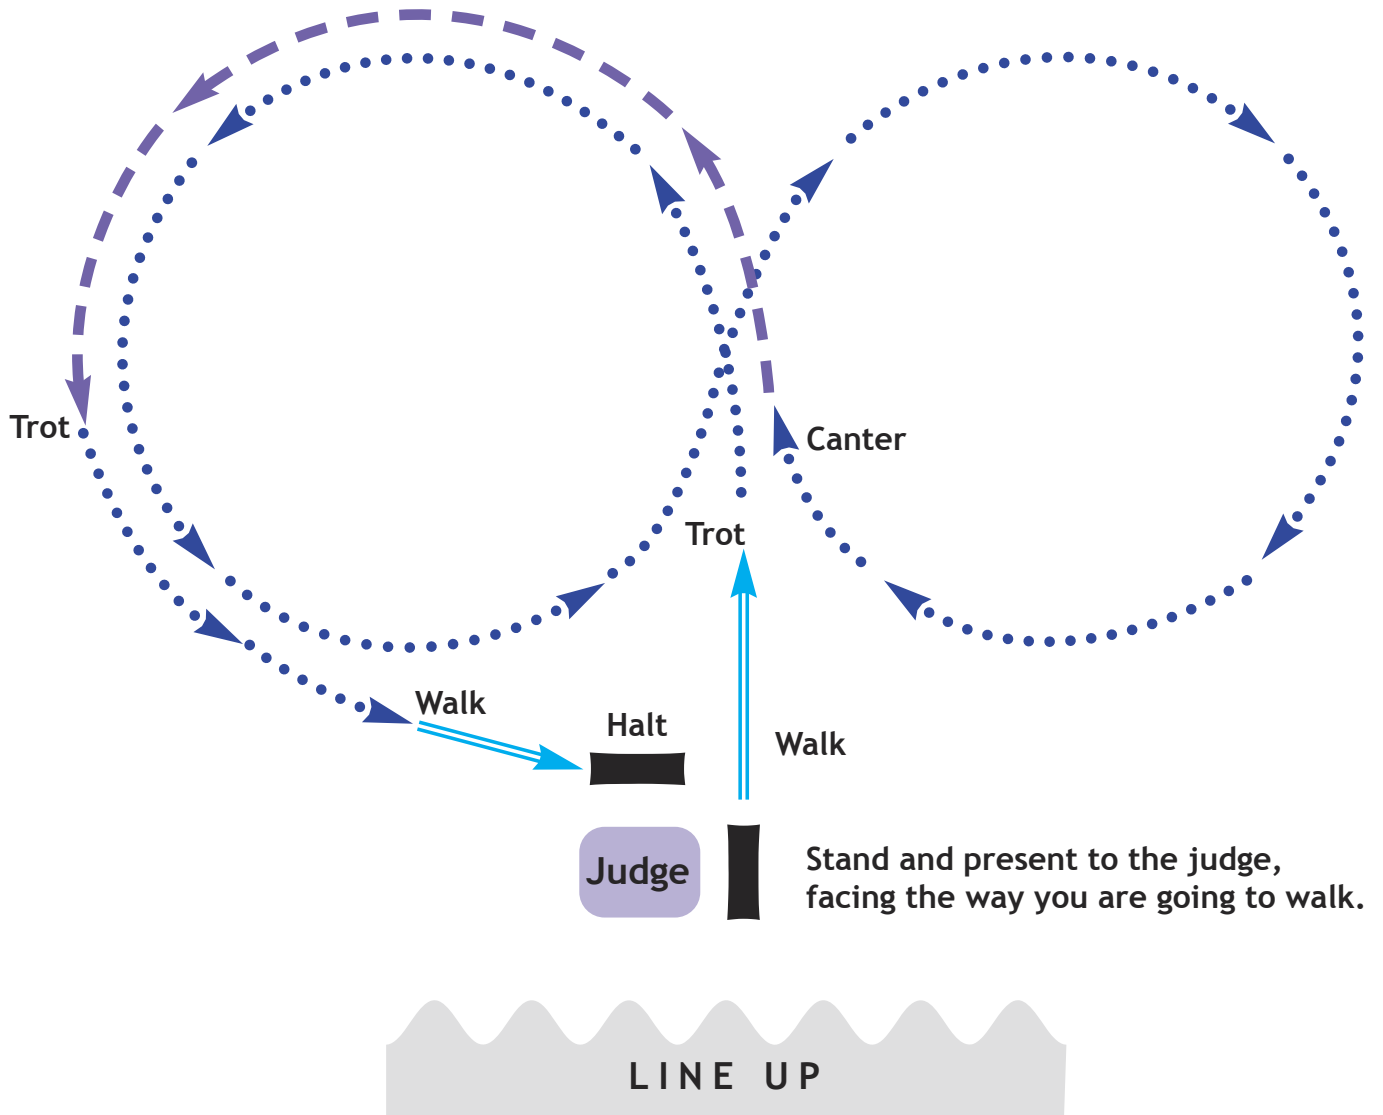

AUSTRALIAN WELSH & PART WELSH RIDDEN CHAMPIONSHIPS

MINI CHAMPIONSHIPS - Leading Rein

KEY	
Present to judge	
Walk	
Trot	
Lengthen Trot	
Canter	
Lengthen Canter	
Hand Gallop	
Change of Leg	

AUSTRALIAN WELSH & PART WELSH RIDDEN CHAMPIONSHIPS

MINI CHAMPIONSHIPS - First Ridden

KEY	
Present to judge	
Walk	
Trot	
Lengthen Trot	
Canter	
Lengthen Canter	
Hand Gallop	
Change of Leg	