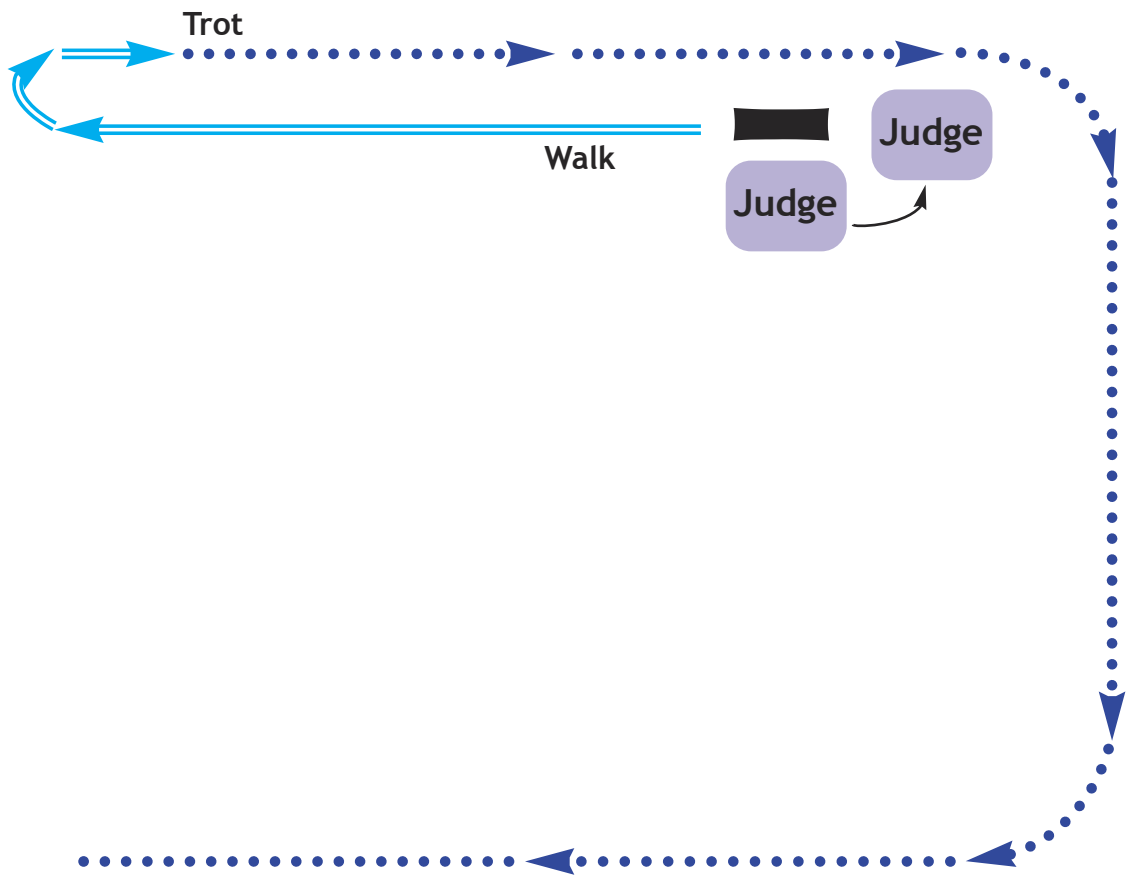

LED Workout

KEY

- Present to judge 
- Walk 
- Trot 
- Lengthen Trot 
- Canter 
- Lengthen Canter 
- Hand Gallop 
- Change of Leg 

AUSTRALIAN WELSH & PART WELSH RIDDEN CHAMPIONSHIPS

RIDDEN Workout

KEY	
Present to judge	
Walk	
Trot	
Lengthen Trot	
Canter	
Lengthen Canter	
Hand Gallop	
Change of Leg	

AUSTRALIAN WELSH & PART WELSH RIDDEN CHAMPIONSHIPS

MINI CHAMPIONSHIPS - Leading Rein

KEY	
Present to judge	
Walk	
Trot	
Lengthen Trot	
Canter	
Lengthen Canter	
Hand Gallop	
Change of Leg	

AUSTRALIAN WELSH & PART WELSH RIDDEN CHAMPIONSHIPS

MINI CHAMPIONSHIPS - First Ridden

KEY	
Present to judge	
Walk	
Trot	
Lengthen Trot	
Canter	
Lengthen Canter	
Hand Gallop	
Change of Leg	