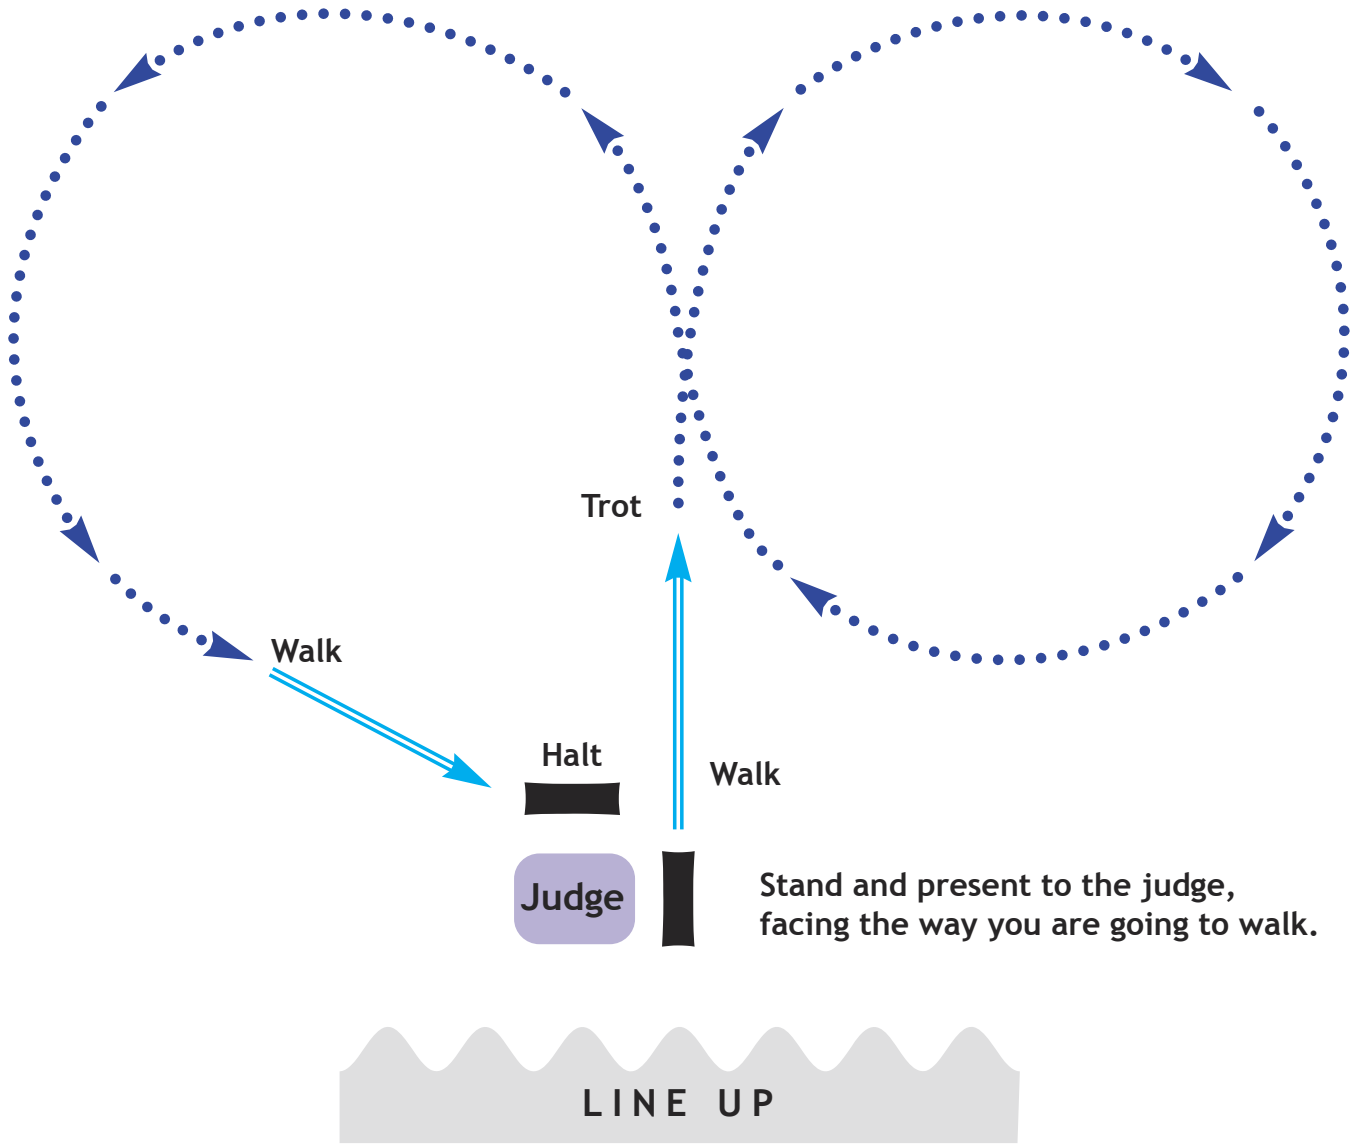

LED Workout

KEY

- Present to judge 
- Walk 
- Trot 
- Lengthen Trot 
- Canter 
- Lengthen Canter 
- Hand Gallop 
- Change of Leg 

AUSTRALIAN WELSH & PART WELSH RIDDEN CHAMPIONSHIPS

RIDDEN Workout

KEY	
Present to judge	
Walk	
Trot	
Lengthen Trot	
Canter	
Lengthen Canter	
Hand Gallop	
Change of Leg	

AUSTRALIAN WELSH & PART WELSH RIDDEN CHAMPIONSHIPS

MINI CHAMPIONSHIPS - Leading Rein

KEY	
Present to judge	
Walk	
Trot	
Lengthen Trot	
Canter	
Lengthen Canter	
Hand Gallop	
Change of Leg	

AUSTRALIAN WELSH & PART WELSH RIDDEN CHAMPIONSHIPS

MINI CHAMPIONSHIPS - First Ridden

KEY	
Present to judge	
Walk	
Trot	
Lengthen Trot	
Canter	
Lengthen Canter	
Hand Gallop	
Change of Leg	