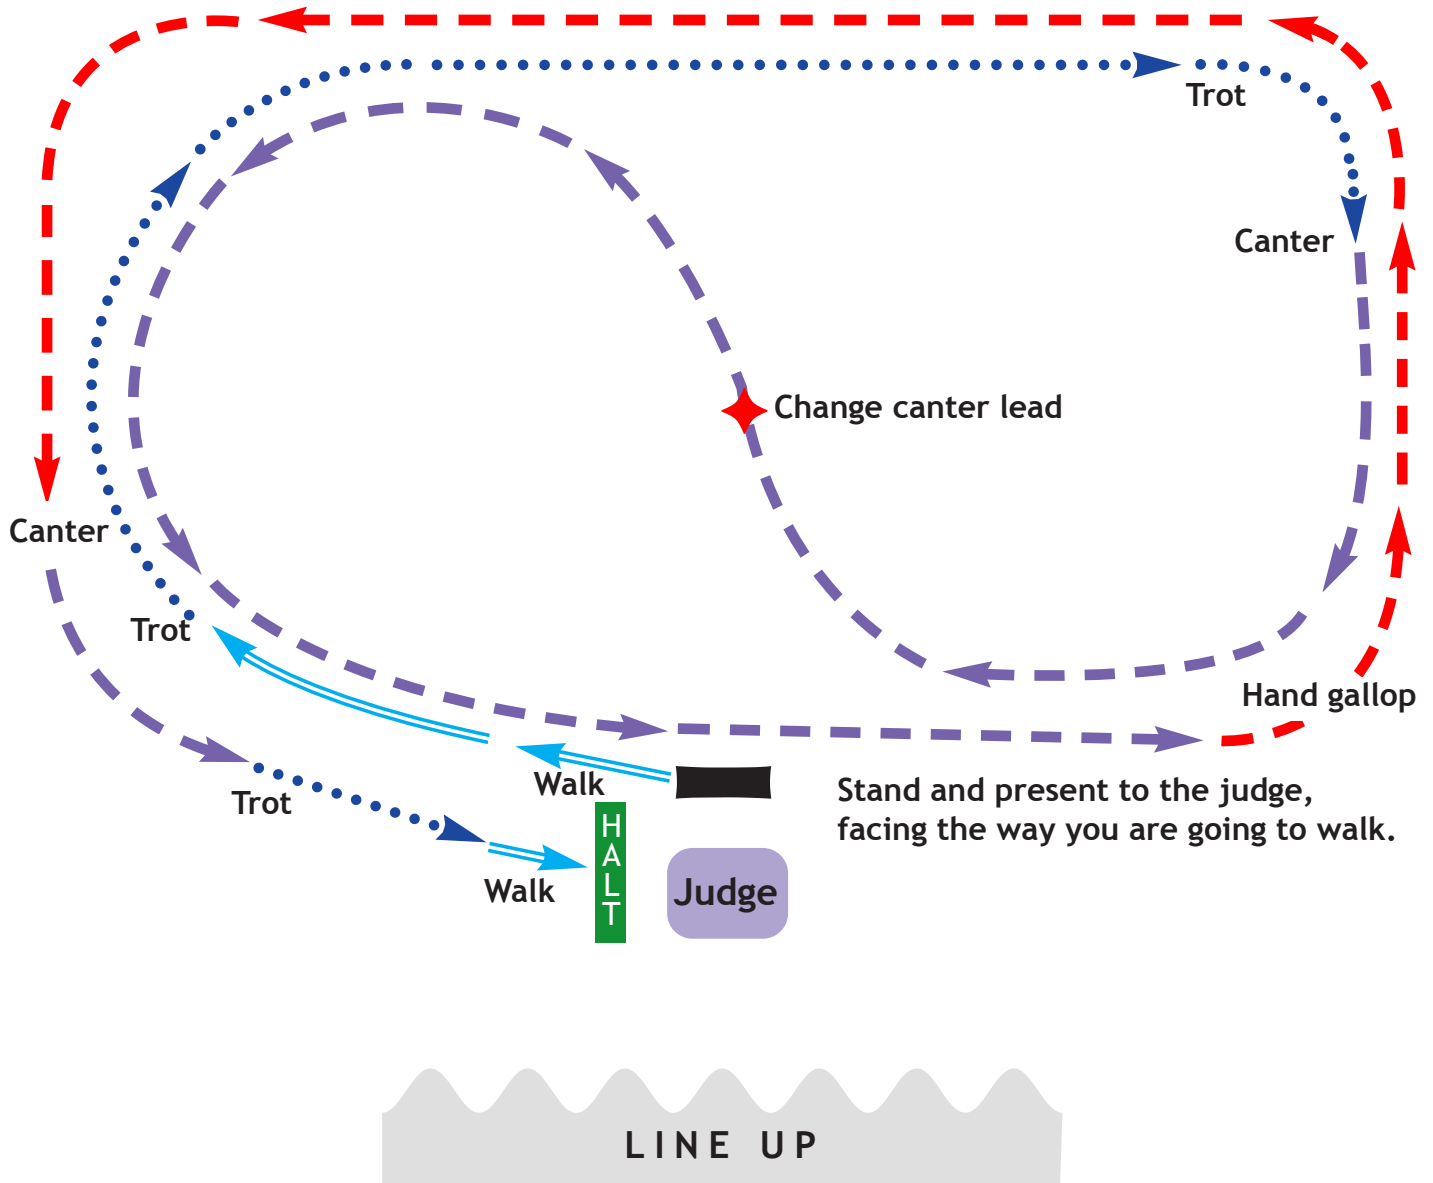

LED Workout

KEY

- Present to judge 
- Walk 
- Trot 
- Lengthen Trot 
- Canter 
- Lengthen Canter 
- Hand Gallop 
- Change of Leg 

AUSTRALIAN WELSH & PART WELSH RIDDEN CHAMPIONSHIPS

RIDDEN Workout

KEY	
Present to judge	
Walk	
Trot	
Lengthen Trot	
Canter	
Lengthen Canter	
Hand Gallop	
Change of Leg	

AUSTRALIAN WELSH & PART WELSH RIDDEN CHAMPIONSHIPS

MINI CHAMPIONSHIPS - Leading Rein

KEY	
Present to judge	
Walk	
Trot	
Lengthen Trot	
Canter	
Lengthen Canter	
Hand Gallop	
Change of Leg	

AUSTRALIAN WELSH & PART WELSH RIDDEN CHAMPIONSHIPS

MINI CHAMPIONSHIPS - First Ridden

KEY	
Present to judge	
Walk	
Trot	
Lengthen Trot	
Canter	
Lengthen Canter	
Hand Gallop	
Change of Leg	