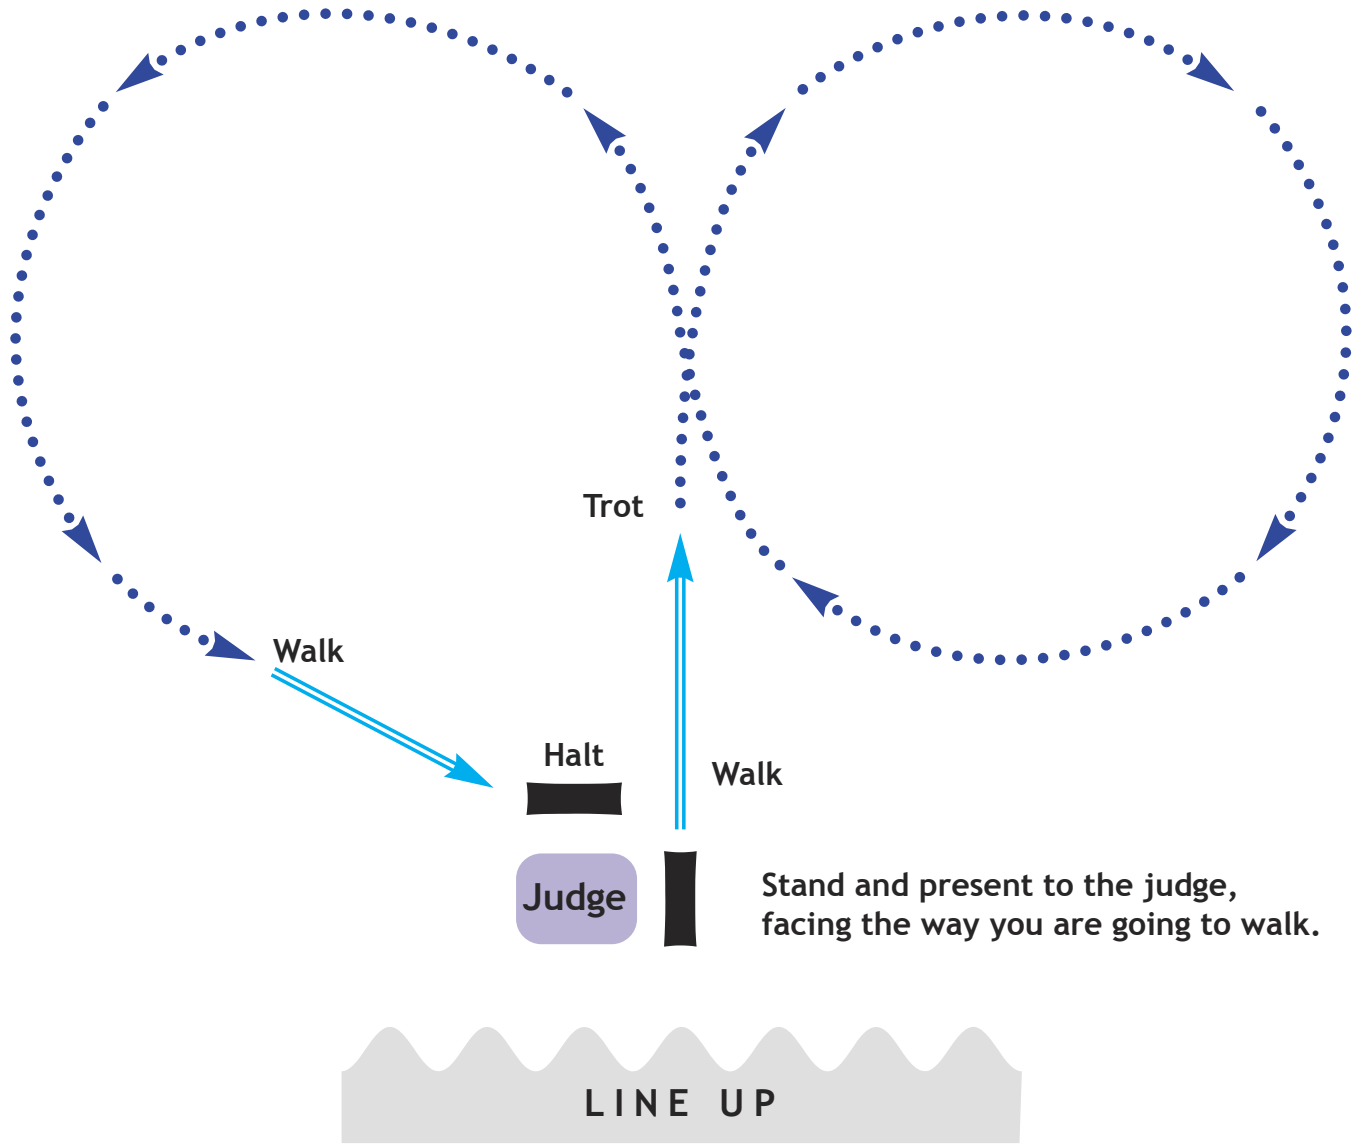

LED Workout

KEY

- Present to judge 
- Walk 
- Trot 
- Lengthen Trot 
- Canter 
- Lengthen Canter 
- Hand Gallop 
- Change of Leg 

AUSTRALIAN WELSH & PART WELSH RIDDEN CHAMPIONSHIPS

RIDDEN Workout

KEY	
Present to judge	
Walk	
Trot	
Lengthen Trot	
Canter	
Lengthen Canter	
Hand Gallop	
Change of Leg	

AUSTRALIAN WELSH & PART WELSH RIDDEN CHAMPIONSHIPS

MINI CHAMPIONSHIPS - Leading Rein

KEY	
Present to judge	
Walk	
Trot	
Lengthen Trot	
Canter	
Lengthen Canter	
Hand Gallop	
Change of Leg	

AUSTRALIAN WELSH & PART WELSH RIDDEN CHAMPIONSHIPS

MINI CHAMPIONSHIPS - First Ridden

KEY	
Present to judge	
Walk	
Trot	
Lengthen Trot	
Canter	
Lengthen Canter	
Hand Gallop	
Change of Leg	